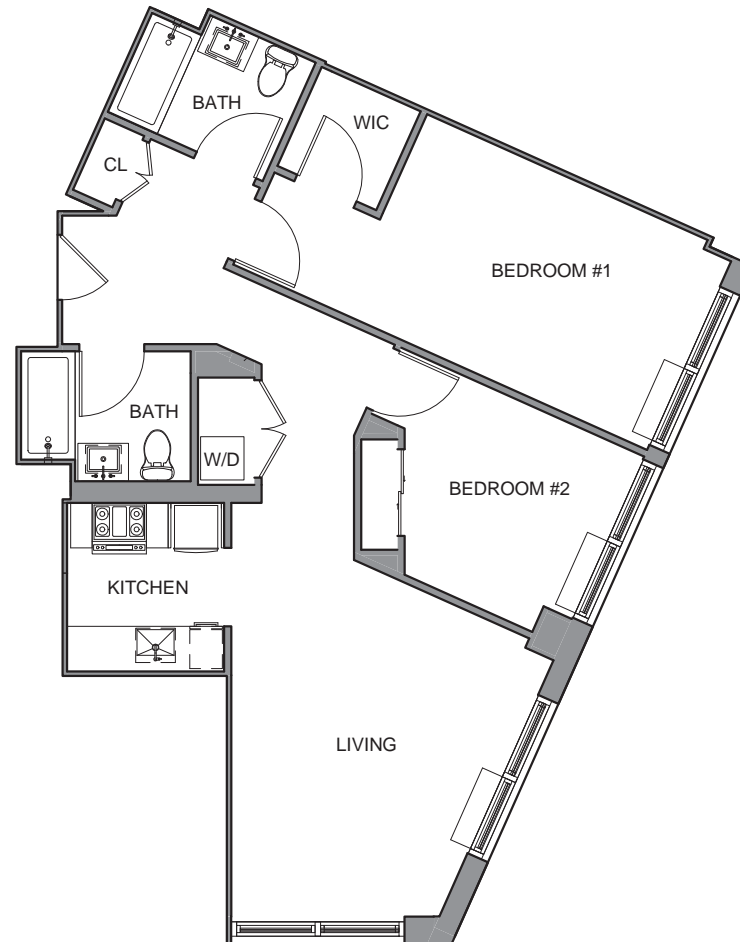

555 WAVERLY

BROOKLYN

555 Waverly Avenue, Brooklyn, NY 11238
555waverlybk.com

UNIT 2S

2 Bedrooms
2 Bathrooms

Exclusive Marketing & Leasing Agent

NEW DEVELOPMENTS

Real estate agents affiliated with Citi Habitats are independent contractor sales associates and are not employees of Citi Habitats. Citi Habitats is a licensed real estate broker located at 387 Park Avenue South, NY, NY 10016. All listing phone numbers indicate listing agent direct line unless otherwise noted. Though information is believed to be correct, it is presented subject to errors, omissions, changes or withdrawal without notice. All dimensions are approximate. Equal Housing Opportunity.