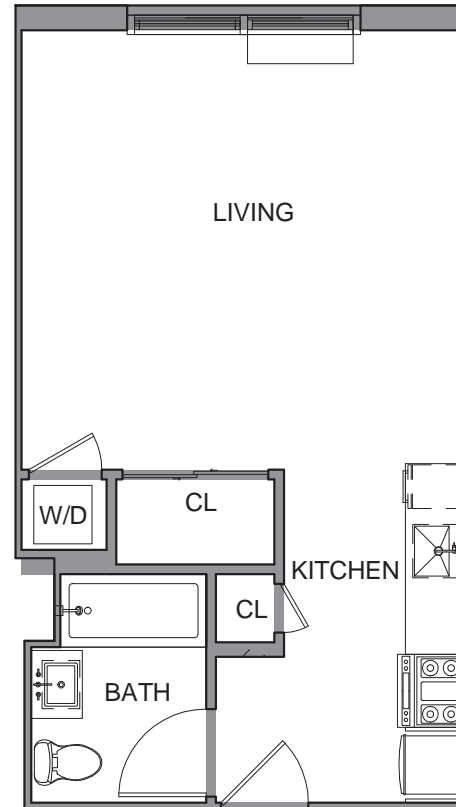

555 WAVERLY

BROOKLYN

555 Waverly Avenue, Brooklyn, NY 11238
555waverlybk.com

UNIT 2F-6F

Studio
1 Bathroom

Exclusive Marketing & Leasing Agent

NEW DEVELOPMENTS

Real estate agents affiliated with Citi Habitats are independent contractor sales associates and are not employees of Citi Habitats. Citi Habitats is a licensed real estate broker located at 387 Park Avenue South, NY, NY 10016. All listing phone numbers indicate listing agent direct line unless otherwise noted. Though information is believed to be correct, it is presented subject to errors, omissions, changes or withdrawal without notice. All dimensions are approximate. Equal Housing Opportunity.