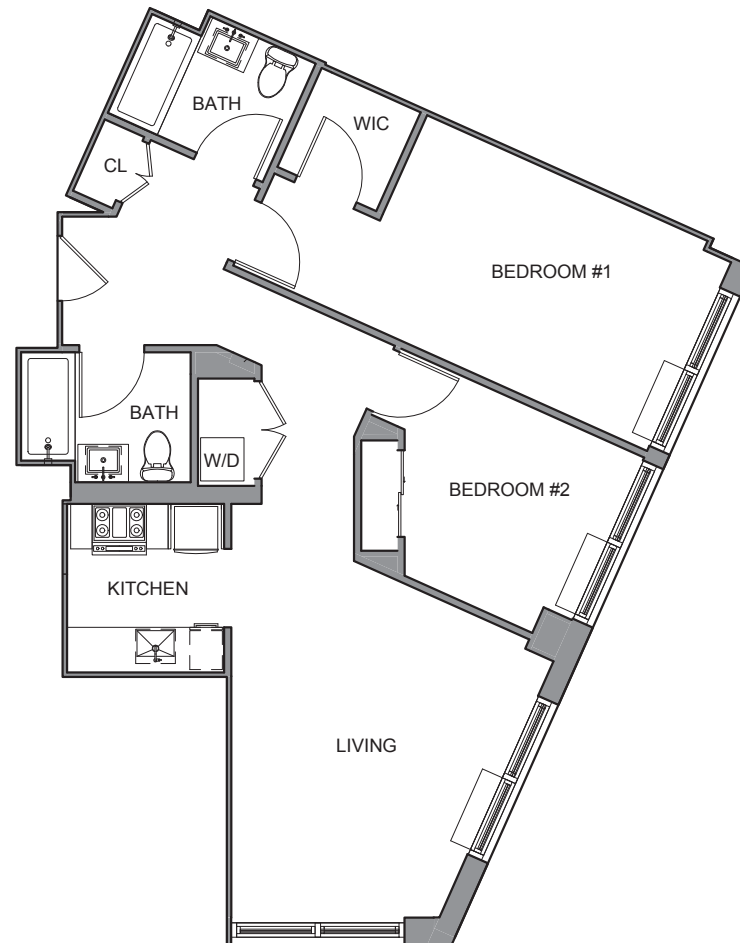

555 WAVERLY

BROOKLYN

555 Waverly Avenue, Brooklyn, NY 11238
555waverlybk.com

UNIT 2S

2 Bedrooms
2 Bathrooms

Exclusive Marketing & Leasing Agent

Real estate agents affiliated with Citi Habitats are independent contractor sales associates and are not employees of Citi Habitats. Citi Habitats is a licensed real estate broker located at 387 Park Avenue South, NY, NY 10016. All listing phone numbers indicate listing agent direct line unless otherwise noted. Though information is believed to be correct, it is presented subject to errors, omissions, changes or withdrawal without notice. All dimensions are approximate. Equal Housing Opportunity.