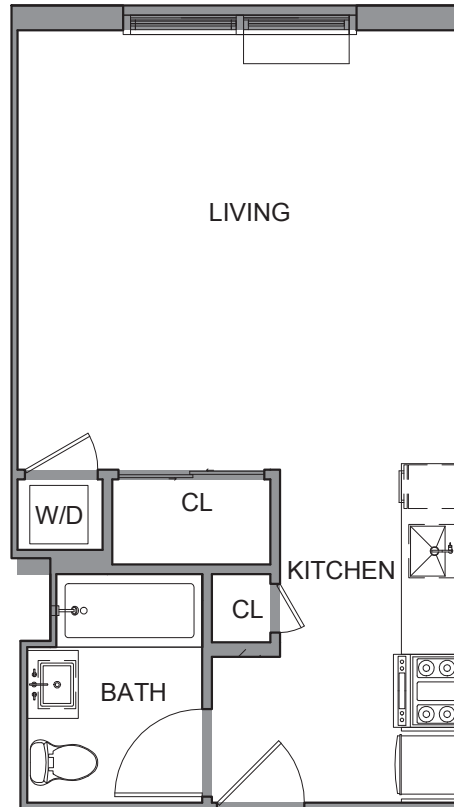

555 WAVERLY

BROOKLYN

555 Waverly Avenue, Brooklyn, NY 11238
555waverlybk.com

UNIT 2F-6F

Studio
1 Bathroom

Exclusive Marketing & Leasing Agent

Real estate agents affiliated with Citi Habitats are independent contractor sales associates and are not employees of Citi Habitats. Citi Habitats is a licensed real estate broker located at 387 Park Avenue South, NY, NY 10016. All listing phone numbers indicate listing agent direct line unless otherwise noted. Though information is believed to be correct, it is presented subject to errors, omissions, changes or withdrawal without notice. All dimensions are approximate. Equal Housing Opportunity.